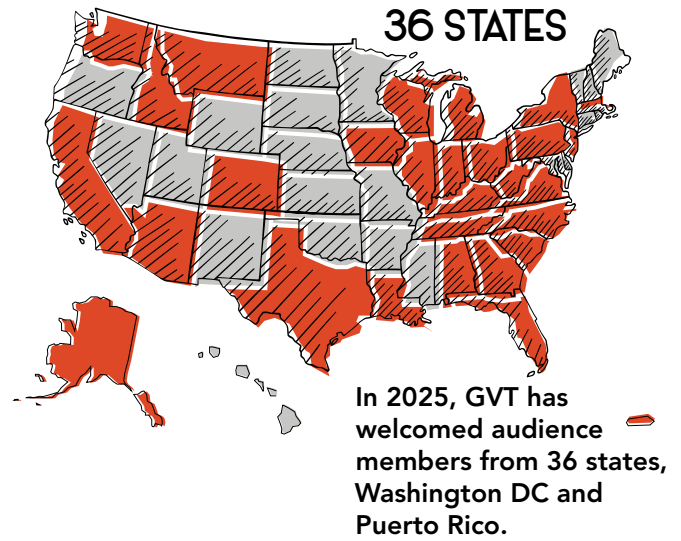

JAN-OCT 2025 AT A GLANCE